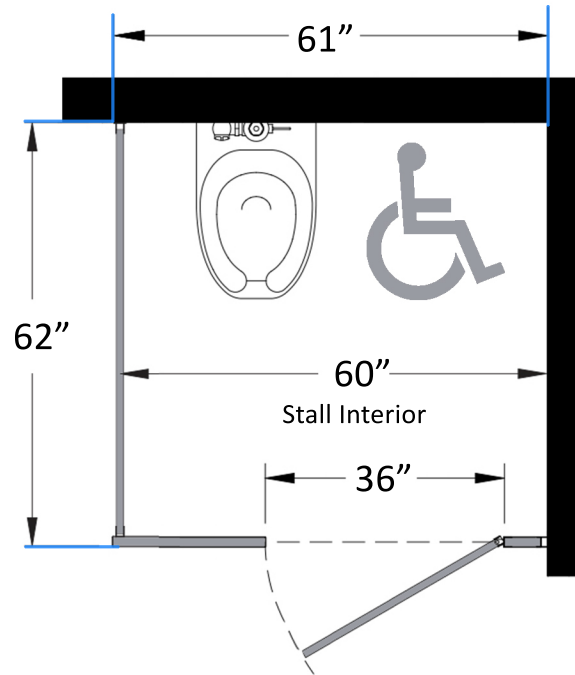

Style:  
 Overhead Braced  
 Floor Mount  
 Ceiling Mount  
 Floor/Ceiling Mount

Material:  
 Baked Enamel  
 Plastic Laminate  
 Solid Phenolic  
 Solid Plastic  
 Stainless Steel

Color:  
\_\_\_\_\_

Ship To: \_\_\_\_\_

City: \_\_\_\_\_

State: \_\_\_\_\_ Zip: \_\_\_\_\_

Bathroom Partitions - 1 Stall In Corner Right Hand ADA  
SKU: IC1RADA  
Standard Dimensions

**Harbor City Supply**

Phone 443-279-0632 or 1-800-260-0907

1966 Greenspring Drive Suite 506, Timonium, Md. 21093